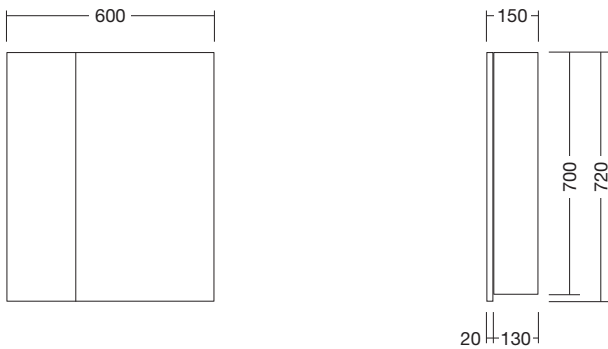

URBAN MIRROR CABINET

Urban's classic European styling offers a perfect blend of modern uncomplicated features. Built to look good and last with cabinets made right here in New Zealand.

600 Mirror Cabinet

600mm W x 150mm D x 700mm H

FEATURES AND BENEFITS

- Can be inset into wall cavity
- Made in New Zealand
- 5 year warranty

SPECIFICATIONS

COLOUR OPTIONS

-  WHITE GLOSS
(7) 662975
-  BLACK GLOSS
(7) 662979
-  GUNMETAL GLOSS
(7) 662978
-  BURNISHED WOOD
(7) 662977
-  PLANKED URBAN OAK
(7) 726127
-  CINNAMON ASH
(7) 694044