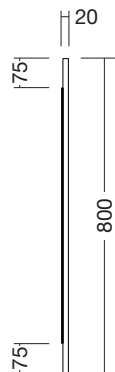

URBAN WALL MIRROR

Urban's classic European styling offers a perfect blend of modern uncomplicated features. Built to look good and last with cabinets made right here in New Zealand.

400 Wall Mirror

400mm W x 20mm D x 800mm H

FEATURES AND BENEFITS

- Can be hung horizontal or vertical
- Suitable for demister pad (purchased separately)
- Made in New Zealand
- 5 year warranty

SPECIFICATIONS

COLOUR OPTIONS

-  WHITE GLOSS
(7) 668853
-  BLACK GLOSS
(7) 668857
-  GUNMETAL GLOSS
(7) 668856
-  BURNISHED WOOD
(7) 668855
-  PLANKED URBAN OAK
(7) 726122
-  CINNAMON ASH
(7) 694049