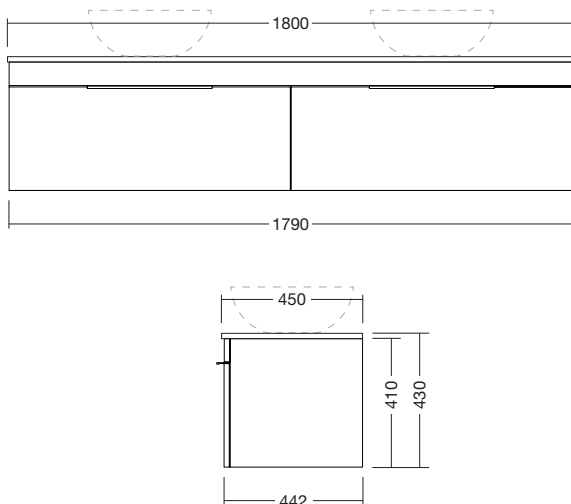

SPECIFICATIONS

COLOUR OPTIONS

- WHITE GLOSS
  (7) 726175
- BLACK GLOSS
  (7) 726176
- GUNMETAL GLOSS
  (7) 726177
- BURNISHED WOOD
  (7) 726173
- PLANKED URBAN OAK
  (7) 726171
- CINNAMON ASH
  (7) 726172

HANDLE OPTIONS

- CHROME
  (7) 726193
- BRUSHED NICKEL
  (7) 726194
- WHITE
  (7) 726195
- BLACK
  (7) 726192