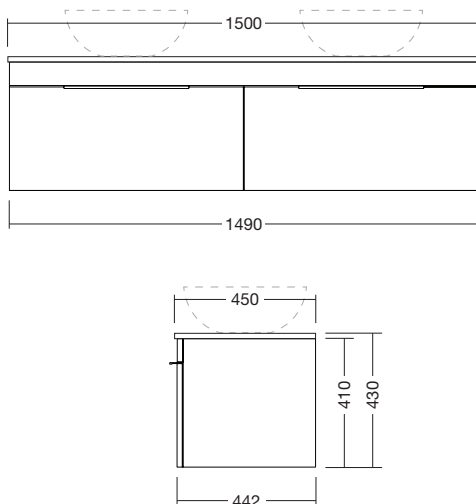

SPECIFICATIONS

COLOUR OPTIONS

- WHITE GLOSS
  (7) 726168
- BLACK GLOSS
  (7) 726169
- GUNMETAL GLOSS
  (7) 726170
- BURNISHED WOOD
  (7) 726167
- PLANKED URBAN OAK
  (7) 726165
- CINNAMON ASH
  (7) 726166

HANDLE OPTIONS

- CHROME
  (7) 726189
- BRUSHED NICKEL
  (7) 726190
- WHITE
  (7) 726191
- BLACK
  (7) 726188