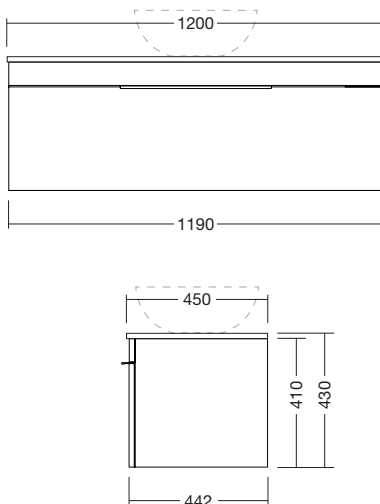

SPECIFICATIONS

COLOUR OPTIONS

- WHITE GLOSS
  (7) 726155
- BLACK GLOSS
  (7) 726156
- GUNMETAL GLOSS
  (7) 726157
- BURNISHED WOOD
  (7) 726154
- PLANKED URBAN OAK
  (7) 726151
- CINNAMON ASH
  (7) 726154

HANDLE OPTIONS

- CHROME
  (7) 726193
- BRUSHED NICKEL
  (7) 726194
- WHITE
  (7) 726195
- BLACK
  (7) 726192