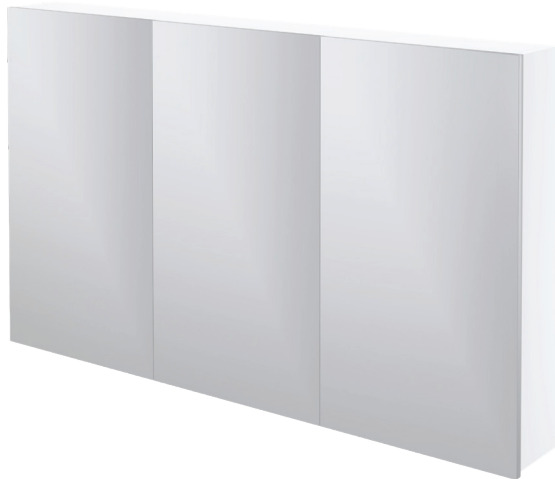

URBAN MIRROR CABINET

Urban's classic European styling offers a perfect blend of modern uncomplicated features. Built to look good and last with cabinets made right here in New Zealand.

1200 Mirror Cabinet

1200mm W x 150mm D x 700mm H

FEATURES AND BENEFITS

- Can be inset into wall cavity
- Made in New Zealand
- 5 year warranty

SPECIFICATIONS

COLOUR OPTIONS

-  WHITE GLOSS
(7) 662990
-  BLACK GLOSS
(7) 662994
-  GUNMETAL GLOSS
(7) 662993
-  BURNISHED WOOD
(7) 662992
-  PLANKED URBAN OAK
(7) 726130
-  CINNAMON ASH
(7) 694048