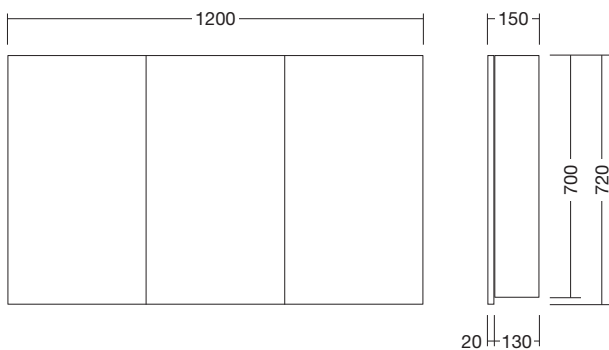

URBAN MIRROR CABINET

Urban's classic European styling offers a perfect blend of modern uncomplicated features. Built to look good and last with cabinets made right here in New Zealand.

1200 Mirror Cabinet

1200mm W x 150mm D x 700mm H

FEATURES AND BENEFITS

- Can be inset into wall cavity
- Made in New Zealand
- 5 year warranty

SPECIFICATIONS

COLOUR OPTIONS

-  WHITE GLOSS
(7) 662990
-  BLACK GLOSS
(7) 662994
-  GUNMETAL GLOSS
(7) 662993
-  BURNISHED WOOD
(7) 662992
-  PLANKED URBAN OAK
(7) 726130
-  CINNAMON ASH
(7) 694048