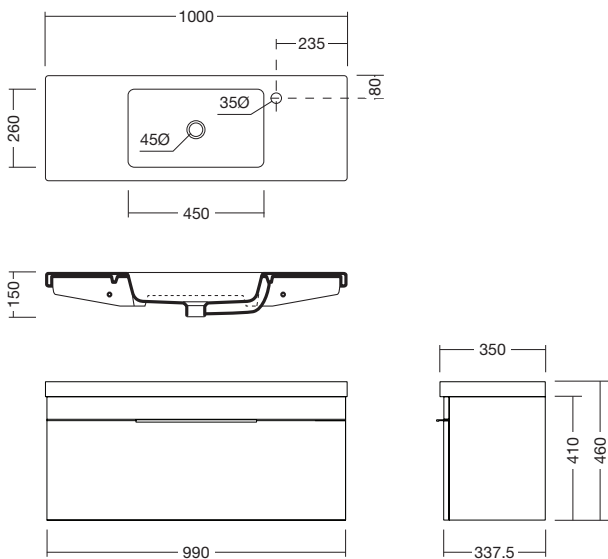

URBAN VANITIES

Urban's classic European styling offers a perfect blend of modern uncomplicated features. Built to look good and last with cabinets made right here in New Zealand.

1000 Slim Vanity 1DRW

1000mm W x 350mm D x 460mm H

FEATURES AND BENEFITS

- Vitreous china top - Made in Italy
- Cabinet made in New Zealand
- Soft close drawer
- Only available with right hand taphole
- 5 year warranty

SPECIFICATIONS

COLOUR OPTIONS

-  WHITE GLOSS
(7) 662918
-  BLACK GLOSS
(7) 662922
-  GUNMETAL GLOSS
(7) 662921
-  BURNISHED WOOD
(7) 662920
-  PLANKED URBAN OAK
(7) 726115
-  CINNAMON ASH
(7) 694033