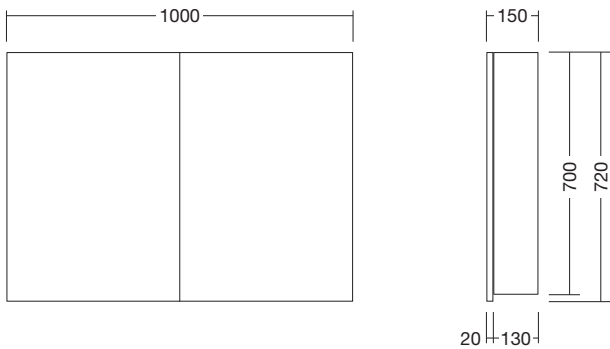

URBAN MIRROR CABINET

Urban's classic European styling offers a perfect blend of modern uncomplicated features. Built to look good and last with cabinets made right here in New Zealand.

1000 Mirror Cabinet

1000mm W x 150mm D x 700mm H

FEATURES AND BENEFITS

- Can be inset into wall cavity
- Made in New Zealand
- 5 year warranty

SPECIFICATIONS

COLOUR OPTIONS

-  WHITE GLOSS
(7) 656166
-  BLACK GLOSS
(7) 662989
-  GUNMETAL GLOSS
(7) 662364
-  BURNISHED WOOD
(7) 662987
-  PLANKED URBAN OAK
(7) 726129
-  CINNAMON ASH
(7) 694047