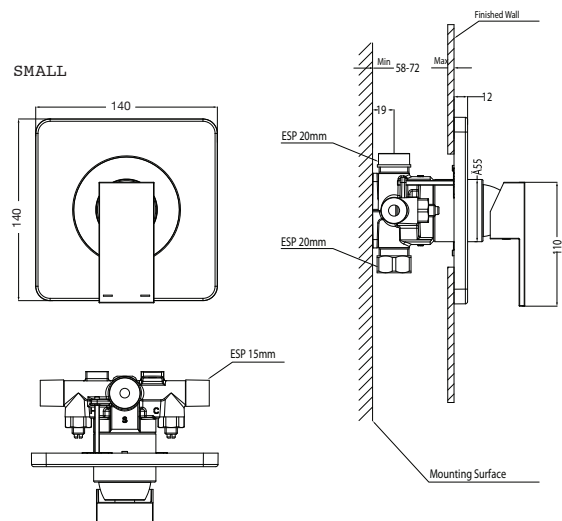

## EDGE TAPWARE

Edge's square cut minimalist, modern European styling is suitable for all pressures (min 35Kpa) and comes with a 30 year drip free warranty. The basin and sink mixers are made of solid brass, and the shower mixers are brass, with all tapware finished in chrome.

### SHOWER MIXER

686619

#### FEATURES

- Made from solid Brass construction with a chrome finish
- Square style handle with hot & cold indicator
- Large & small faceplates included
- Suitable for all pressures, min 35kPa
- Incorporates Intelligent Valve Technology for optimum showering performance