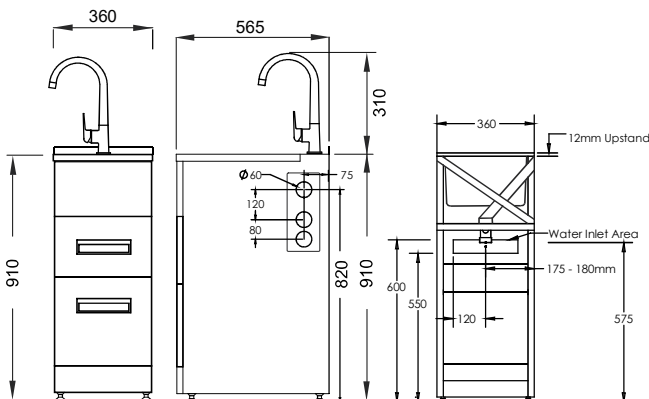

SPECIFICATIONS