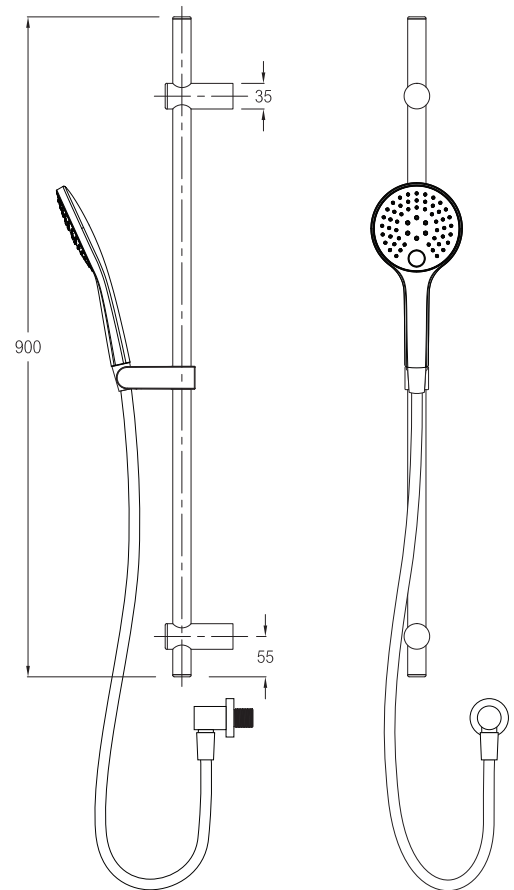

URBAN TAPWARE

Urban's classic European styling with square accents is suitable for all pressures (min 35Kpa) and comes with a 35 year drip free warranty and a 5 year domestic warranty on the colour finish. 4 stage paint finish, Nickel plated, blackened oxidation pre treatment cleaning, finished with a transparent liquid polymer sprayed on to achieve a matte finish hardened surface.

SLIDE SHOWER (7)707650 Black*

OTHER FINISHES
AVAILABLE
(7)707649
Polished Chrome

FEATURES

- Switch three function slide shower, with black finish
- WELs Rating 3★ Flow Rate - 7 L/min

* Black and Brush Nickel finish has a 5 year domestic warranty and a 35 year cartridge warranty