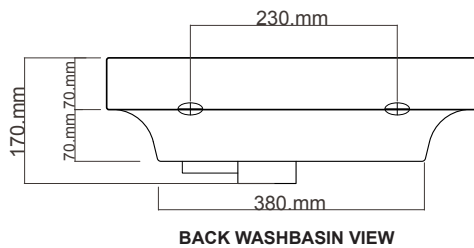

GRANDANGOLO BASINS.

Michel César

bathroom collection

YOXN01 50 x 50 DX Right Hand Ceramic

Dimensions — W 500mm H 170mm D 500mm

NB: Drawings indicate the technical measurements only and is not a reflection of how the unit will look.