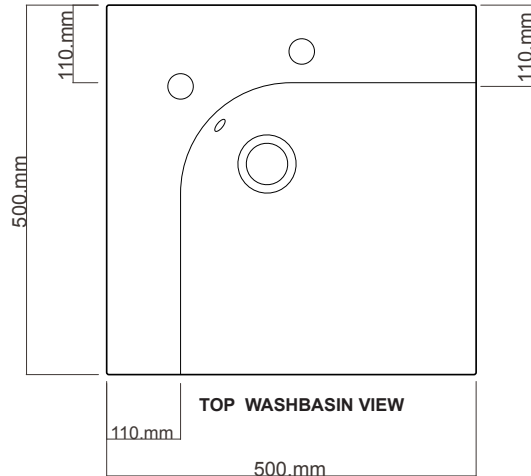

GRANDANGOLO BASINS.

Michel César

bathroom collection

YOXN01 50 x 50 DX Right Hand Ceramic

Dimensions — W 500mm H 170mm D 500mm

NB: Drawings indicate the technical measurements only and is not a reflection of how the unit will look.