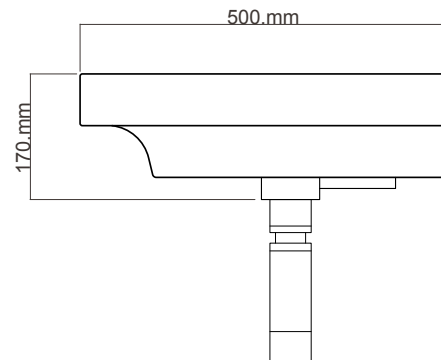

GRANDANGOLO BASINS.

Michel César

bathroom collection

YOXN01 50 x 50 DX Right Hand Ceramic

Dimensions — W 500mm H 170mm D 500mm

NB: Drawings indicate the technical measurements only and is not a reflection of how the unit will look.