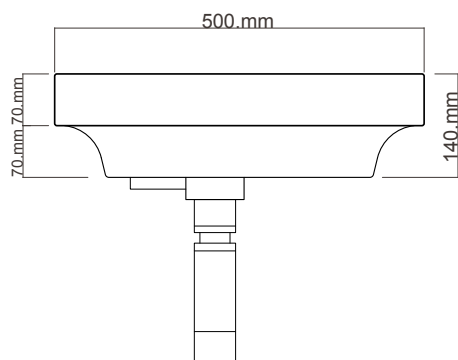

GRANDANGOLO BASINS.

Michel César

bathroom collection

YOXN01 50 x 50 DX Right Hand Ceramic

Dimensions — W 500mm H 170mm D 500mm

NB: Drawings indicate the technical measurements only and is not a reflection of how the unit will look.